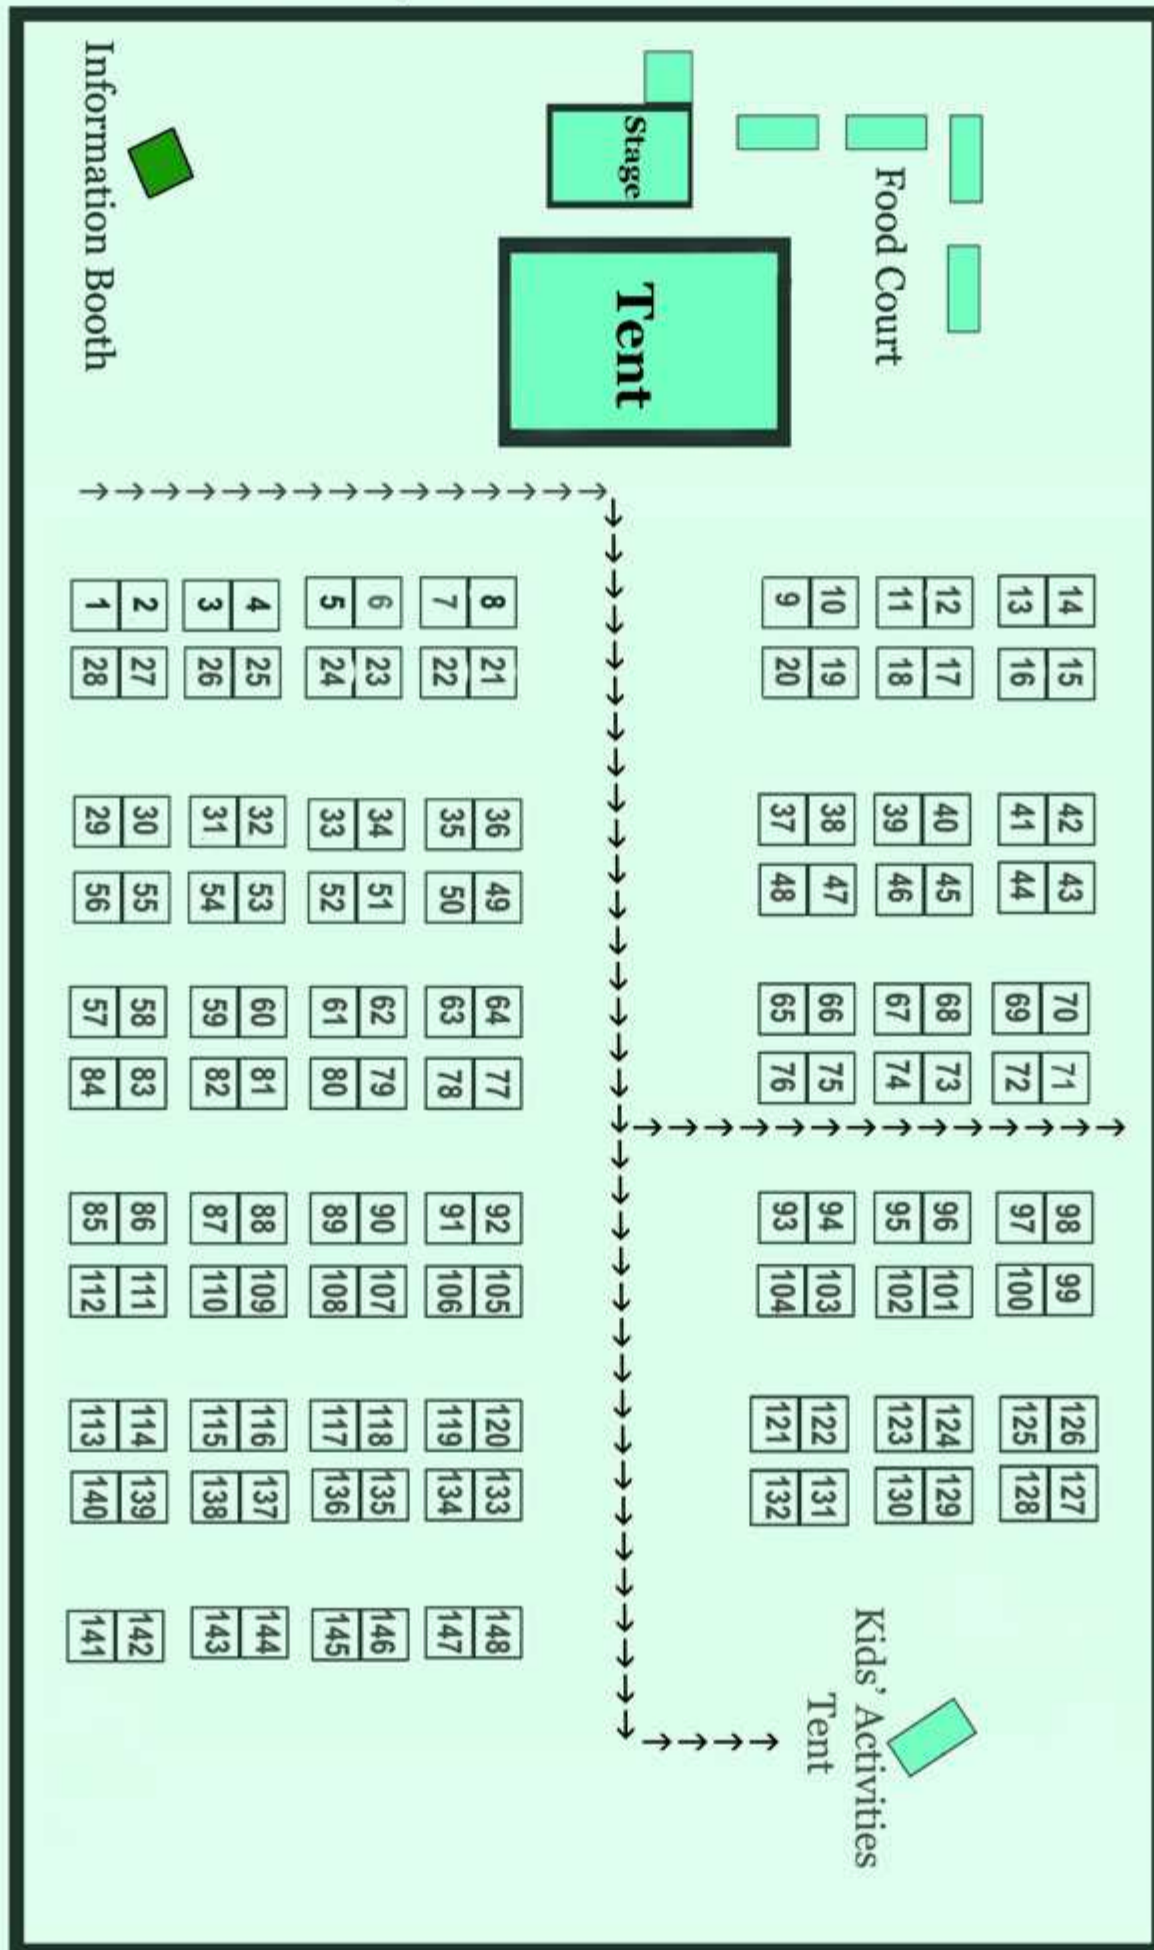

Our Lady of the Snows Catholic Church

Ketchum Arts Festival Board 2012
EJ Harpham, Booth 1
Patty Holley, Information Booth
Lisa Horton, Booth 75/76
Tammy Schofield, Booth 53
Dianne Taylor, Booth 28

We welcome suggestions from Festival attendees and participating artists, non-profits, and food vendors. If you have an idea that would improve the Festival, please visit one of our Board members with your input. If you see a problem that needs attention, please let one of them know.